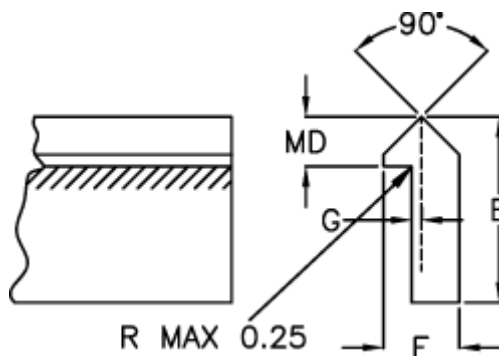

Data Sheet

Article number: 055924000

Description: Single edge track TS2SS 4000mm

Measures

E = 15.87

F = 6.35

G = 0.78

Kg/m = 0.509

MD(T) = 4.75